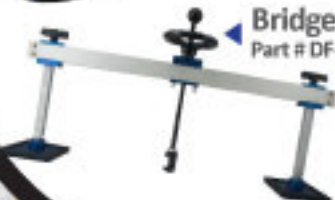

MAXI DELUXE

Steel Panel Repair System
Part # DF-505/DXE

MAXI Massager
Part # DF-505DM

Bridge Puller
Part # DF-505BP

Panel Saw
Part # DF-P536

Flexible Fender Puller
Part # DF-HD0140

MAXI + Stand
Part # DF-505/220V + DF-509

STEEL PANEL REPAIR EXPERTS

For over 40 years Dent Fix has supplied the collision repair industries with quality, innovative tools to exceed the demands of PBE professionals. Our wide product offering, from capital equipment to hand tools, provides premier body shops with all the right tools needed to succeed.